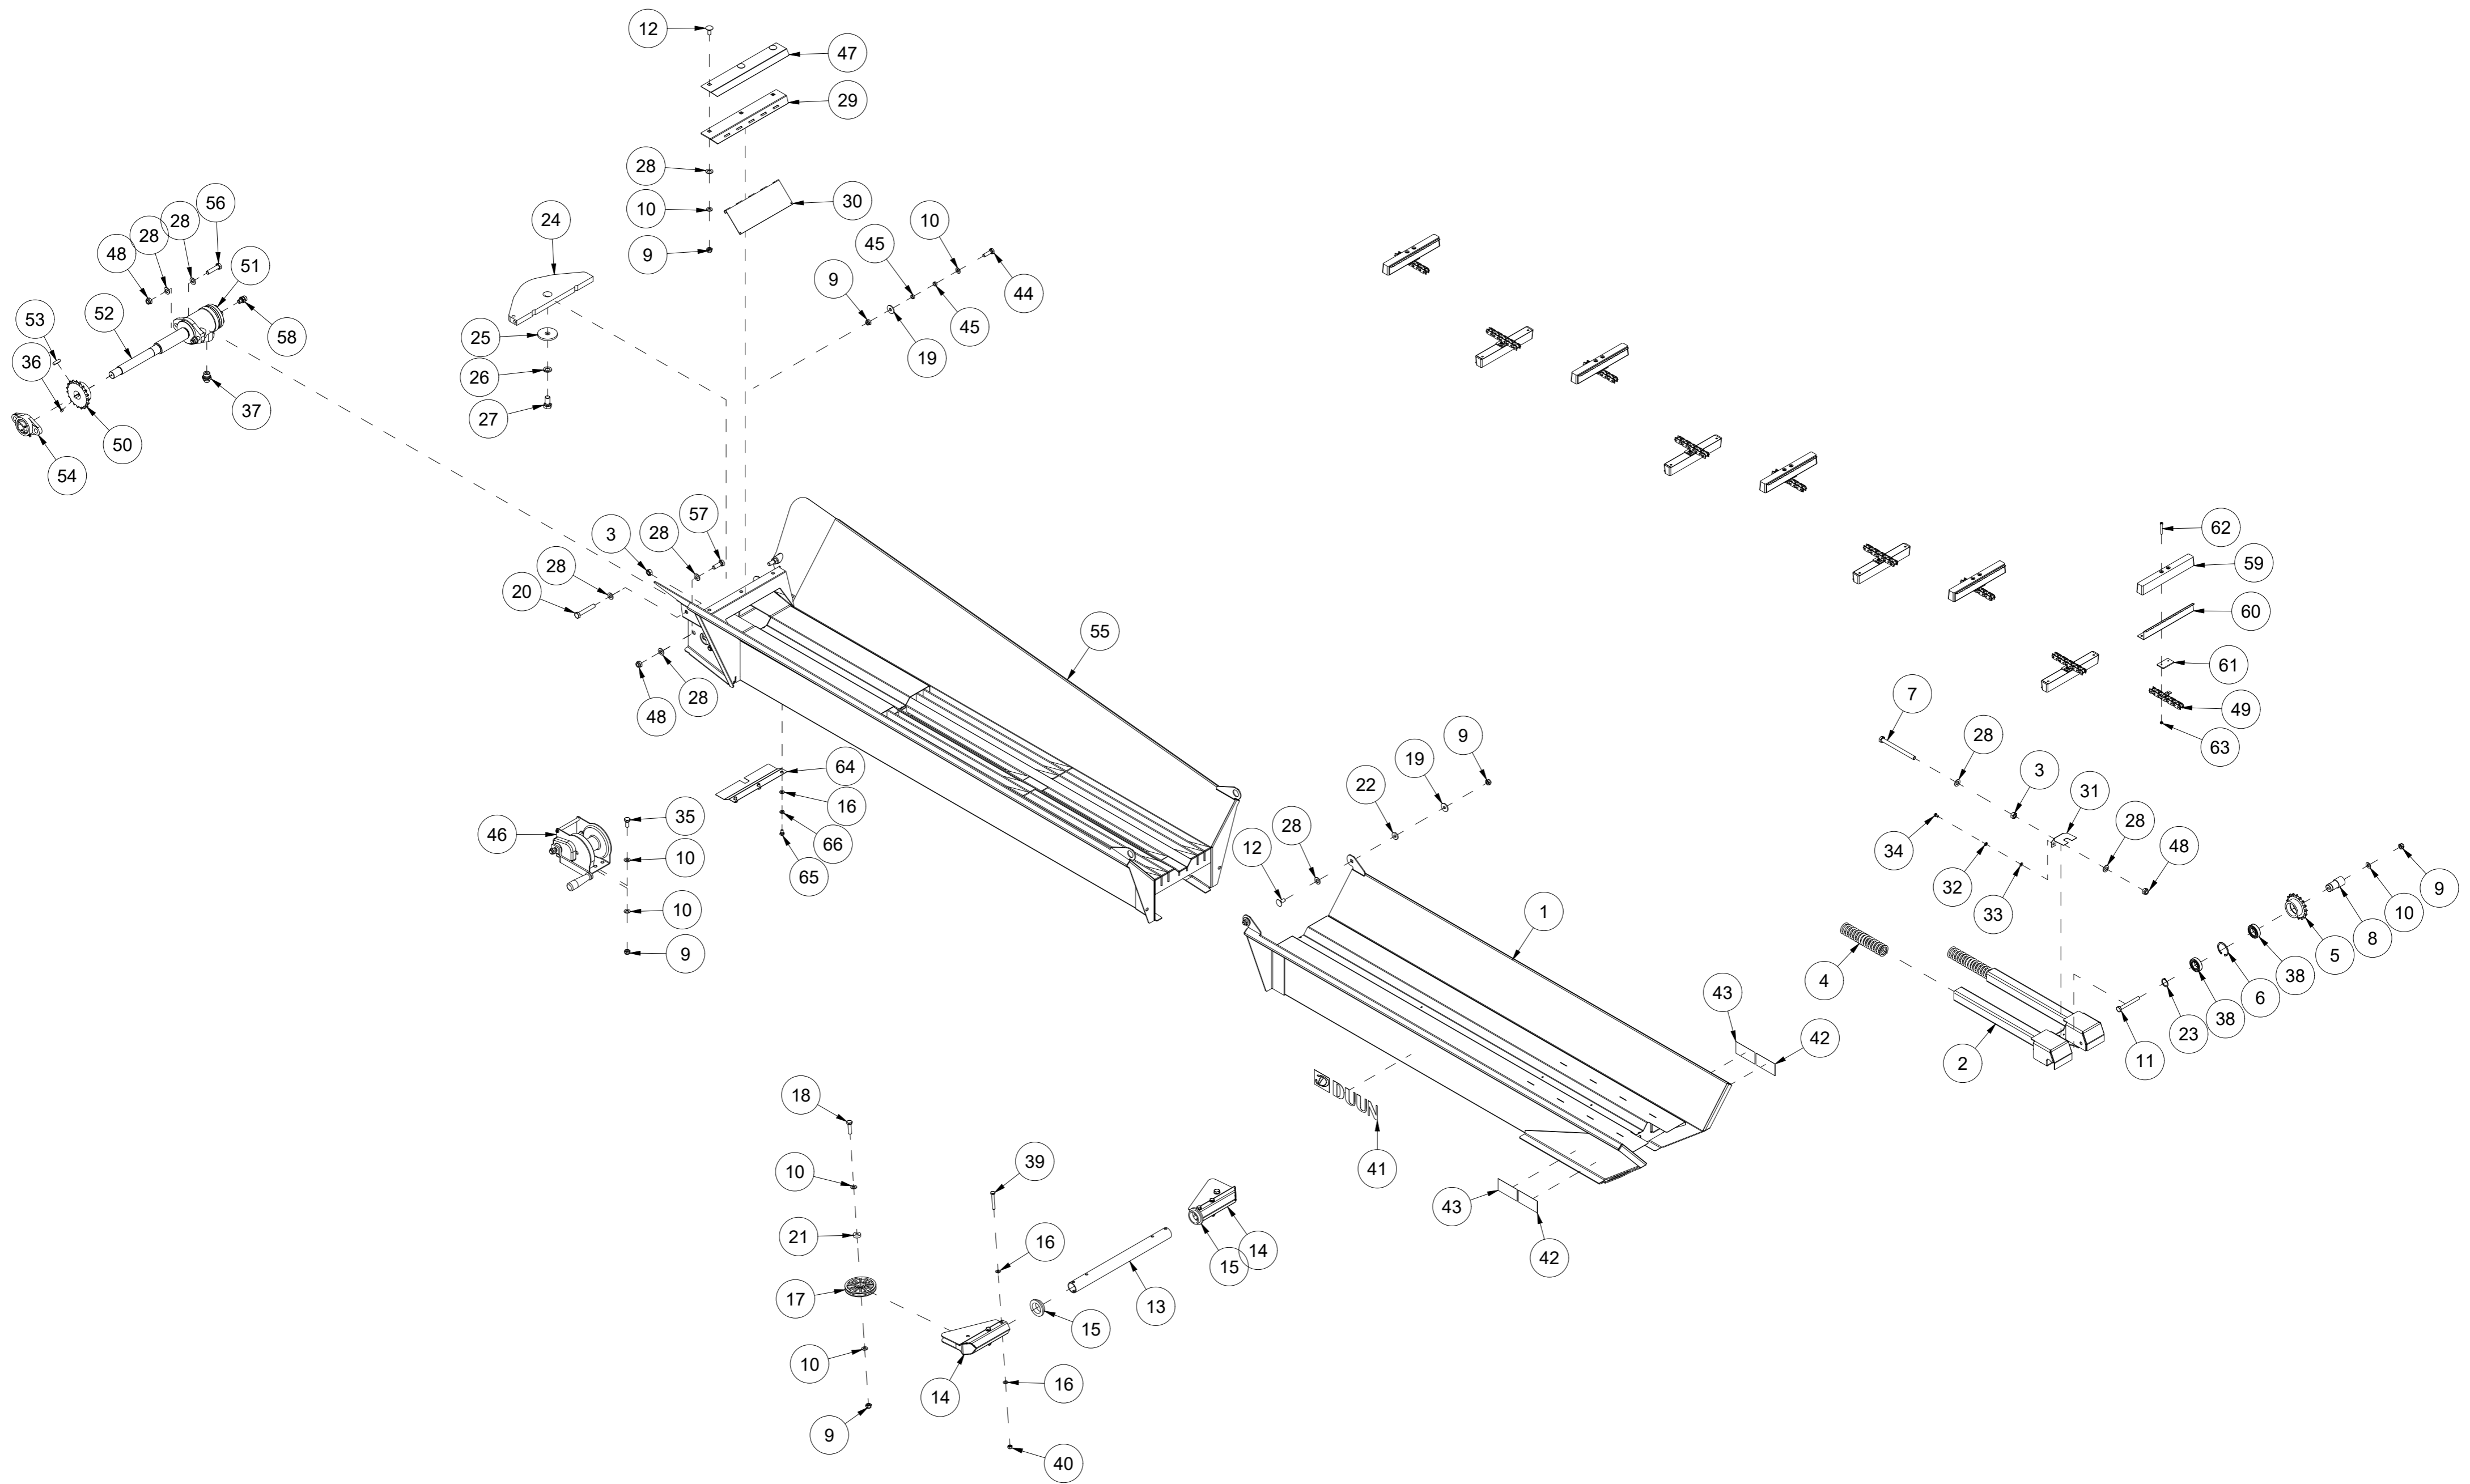

019 Conveyor VM370

Pos	Qty	Article no	Designation	Pos	Qty	Article no	Designation
1	1	41201006	Conveyor belt, upper	57	2	2423350	Hexagon screw M12x35 EIZn 10.9 DIN 933
2	1	41201027	Chain tensioner	58	1	2957756	Hexagon nipple GEK BSP 1/4" L12 ED
3	3	2481611	Hexagon nut M12 EIZn DIN 934	59	9	41121078	Carrier
4	2	2912085	Pressure spring Dt5,5 Di29 L200 St	60	9	41131090	Carrier plate
5	1	41121079	Chain wheel 5/8" Z17 Ø47,0	61	9	41131091	Nut plate
6	1	2553247	Seeger ring I 47x2,0 DIN 472	62	18	2471177	Unbrako cylinder screw M5x40 St 12.9 DIN 912
7	1	2422370	Hexagon screw M12x150 EIZn 8.8 DIN931	63	18	2483607	Locking nut M5 EIZn DIN 985
8	1	41201082	Shaft	64	1	41311208	Protective plate
9	12	2483610	Locking nut M10 EIZn DIN 985	65	3	2422236	Hexagon screw M8x12 EIZn 8.8 DIN 933
10	15	2531060	Washer M10 EIZn DIN 125	66	3	2534047	Spring washer M8 EIZn DIN 127
11	1	2422315	Hexagon screw M10x90 EIZn 8.8 DIN 931				
12	5	2344330	Locking screw M10x25 EIZn 8.8 DIN 603				
13	1	41201033	Pipe				
14	2	41201019	Pulley holder				
15	2	23311032	Plastic bearing Ø39/48x15				
16	11	2531047	Washer M8 EIZn DIN 125				
17	2	2245011	Pulley, plastic				
18	2	2422303	Hexagon screw M10x40 EIZn 8.8 DIN 931				
19	3	2533060	Body washer M10 EIZn DIN 9021				
20	2	2422362	Hexagon screw M12x75 EIZn 8.8 DIN 931				
21	4	41121084	Inlay in pulley				
22	2	41151031	Bearing washer				
23	1	2553125	Bearing washer A 25x1,2 DIN 471				
24	1	41301042	Rotating plate				
25	1	25131040	Washer Ø16/66x6				
26	1	2534078	Spring washer M16 EIZn DIN 127				
27	1	2422485	Hexagon screw M16x30 EIZn 8.8 DIN 933				
28	17	2531069	Washer M12 EIZn DIN 125				
29	1	41201238	Locking plate				
30	1	41201239	Carrier trapdoor				
31	1	41201264	Protective plate				
32	2	2534039	Spring washer M6 EIZn DIN 127				
33	2	2531039	Washer M6 EIZn DIN 125				
34	2	2422196	Hexagon screw M6x10 EIZn 8.8 DIN 933				
35	3	2422297	Hexagon screw M10x25 EIZn 8.8 DIN 933				
36	1	2473236	Threaded pin M8x12 St DIN 914				
37	2	2957766	Hexagon nipple GEK BSP 1/2" L12 ED				
38	2	2951124	Ball bearing 6005 2RS 25x47x12 DIN 625				
39	4	2422259	Hexagon screw M8x60 EIZn 8.8 DIN 931				
40	4	2483609	Locking nut M8 EIZn DIN 985				
41	1	2935071	Adhesive label Duun H60				
42	2	2935034	Adhesive label 90x48 Hanging ribbon				
43	2	2935088	Adhesive label 90x48 Hand pinching hazard				
44	1	2422301	Hexagon screw M10x35 EIZn 8.8 DIN 933				
45	2	41201187	Washer				
46	1	2966105	Winch 500 kg with brake and wire				
47	1	41201308	Cover plate				
48	5	2483611	Locking nut M12 EIZn DIN 985				
49	1	2963105	Roller chain 5/8" Sim 504 link elf				
50	1	41401029	Chain wheel 19t 5/8"m set screw m				
51	1	2955508	Hydraulic motor 50 ccm				
52	1	41311207	Drive shaft				
53	1	41311209	Wedge with holes L30				
54	1	2954169	Flange bearing UCFL 205 25mm				
55	1	41311206	Conveyor belt, lower				
56	2	2426356	Hexagon screw M12x50 A4 DIN 931