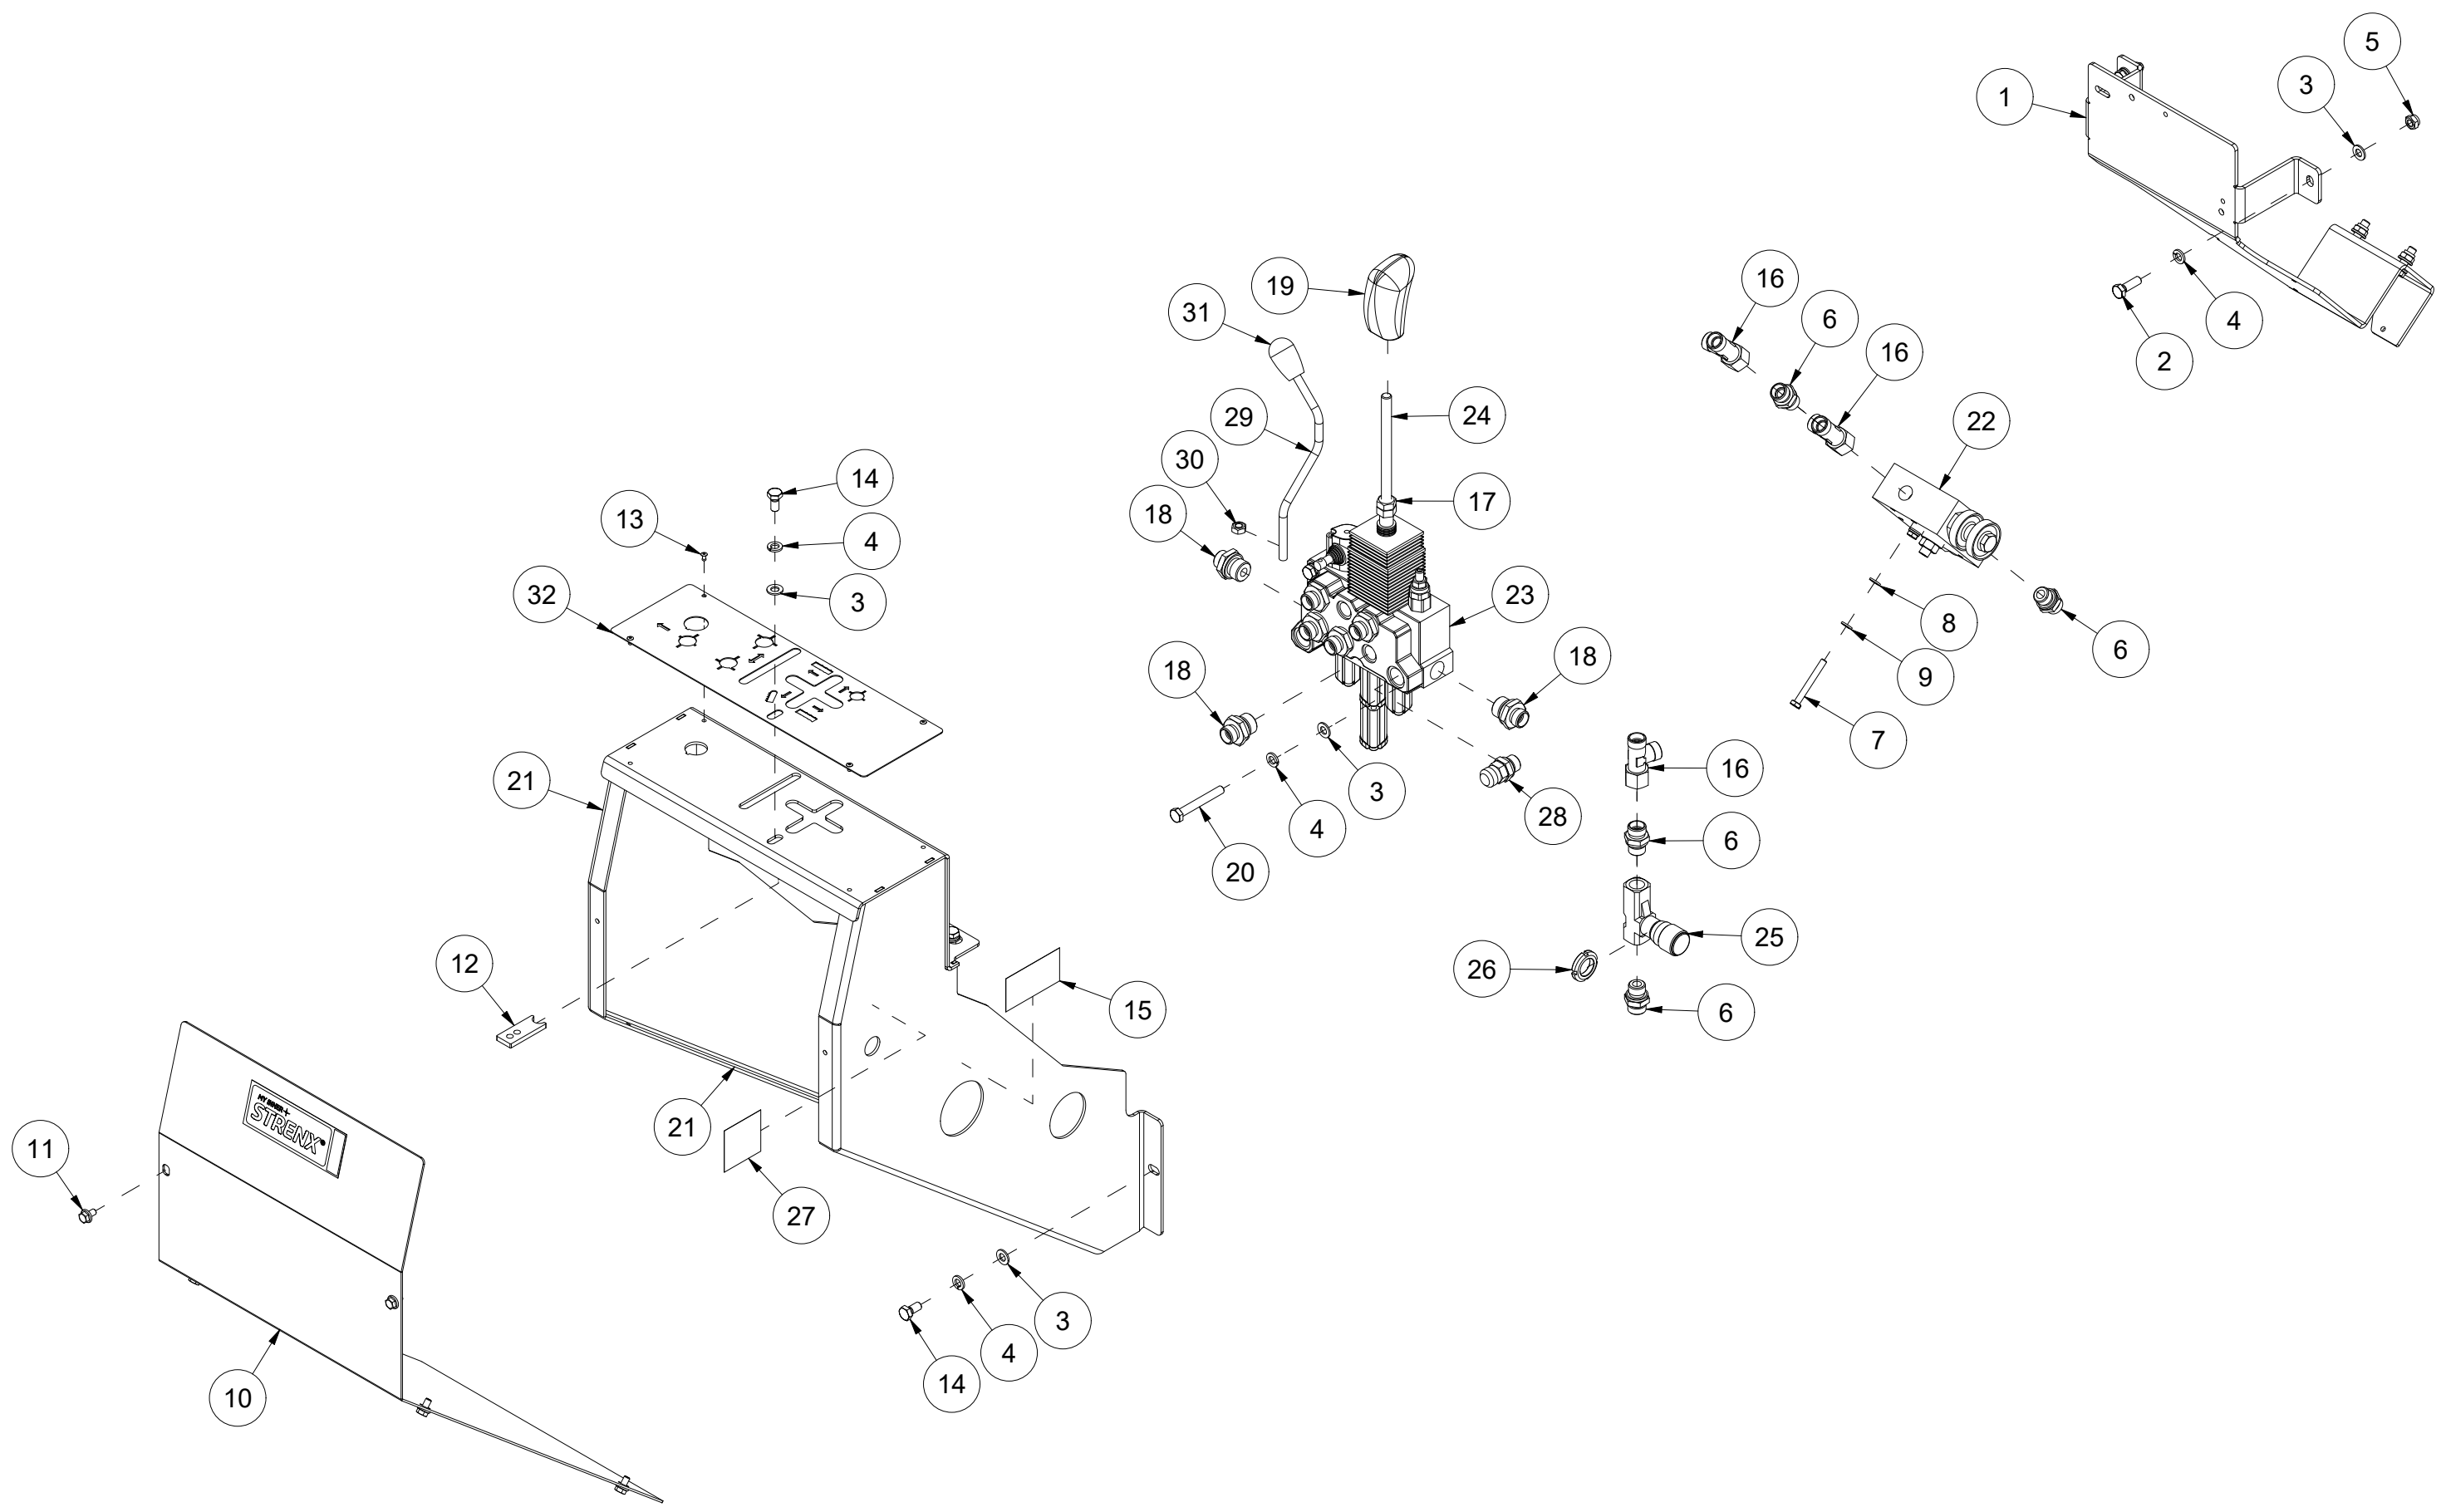

014 Operation console 3 pumps VM370

Pos	Qty	Article no	Designation
1	1	41311146	Bracket
2	4	2422246	Hexagon screw M8x25 EIZn 8.8 DIN 933
3	14	2531047	Washer M8 EIZn DIN 125
4	9	2534047	Spring washer M8 EIZn DIN 127
5	4	2483609	Locking nut M8 EIZn DIN 985
6	5	2957749	Hexagon nipple GEK BSP 3/8" L12 ED
7	2	2422217	Hexagon screw M6x50 EIZn 8.8 DIN 931
8	2	2531039	Washer M6 EIZn DIN 125
9	2	2534039	Spring washer M6 EIZn DIN 127
10	1	41311091	Front cover
11	6	2451196	Hexagon screw with flange M6x10 EIZn 8.8 DIN 6921
12	1	41311151	Stop plate
13	4	2511372	Pop rivet
14	5	2422240	Hexagon screw M8x16 EIZn 8.8 DIN 933
15	1	2935036	Adhesive label 75x40 Speed conveyor belt
16	3	2957723	T-Hexagon nipple EVLK 12L
17	1	2481610	Hexagon nut M10 EIZn DIN 934
18	7	2957766	Hexagon nipple GEK BSP 1/2" L12 ED
19	1	2245046	Handle 1066S D10
20	2	2422259	Hexagon screw M8x60 EIZn 8.8 DIN 931
21	1	41311177	Operation panel
22	1	2955271	Valve priority setting FPRF 3/8 G
23	1	2955234	Valve BM40/3 ZB GU/JS D1/JS
24	1	41311006	Valve rod
25	1	2955341	Throttle/non-return valve 3/8
26	1	2485615	Panel nut M20x1
27	1	2935176	Adhesive label Weight adjustment, kg
28	1	2957953	Minimes 3/8 BSP
29	1	41311220	Handle
30	1	2481609	Hexagon nut M8 EIZn DIN 934
31	1	2245048	Handle M8 SR6408
32	1	41311106	Symbol plate